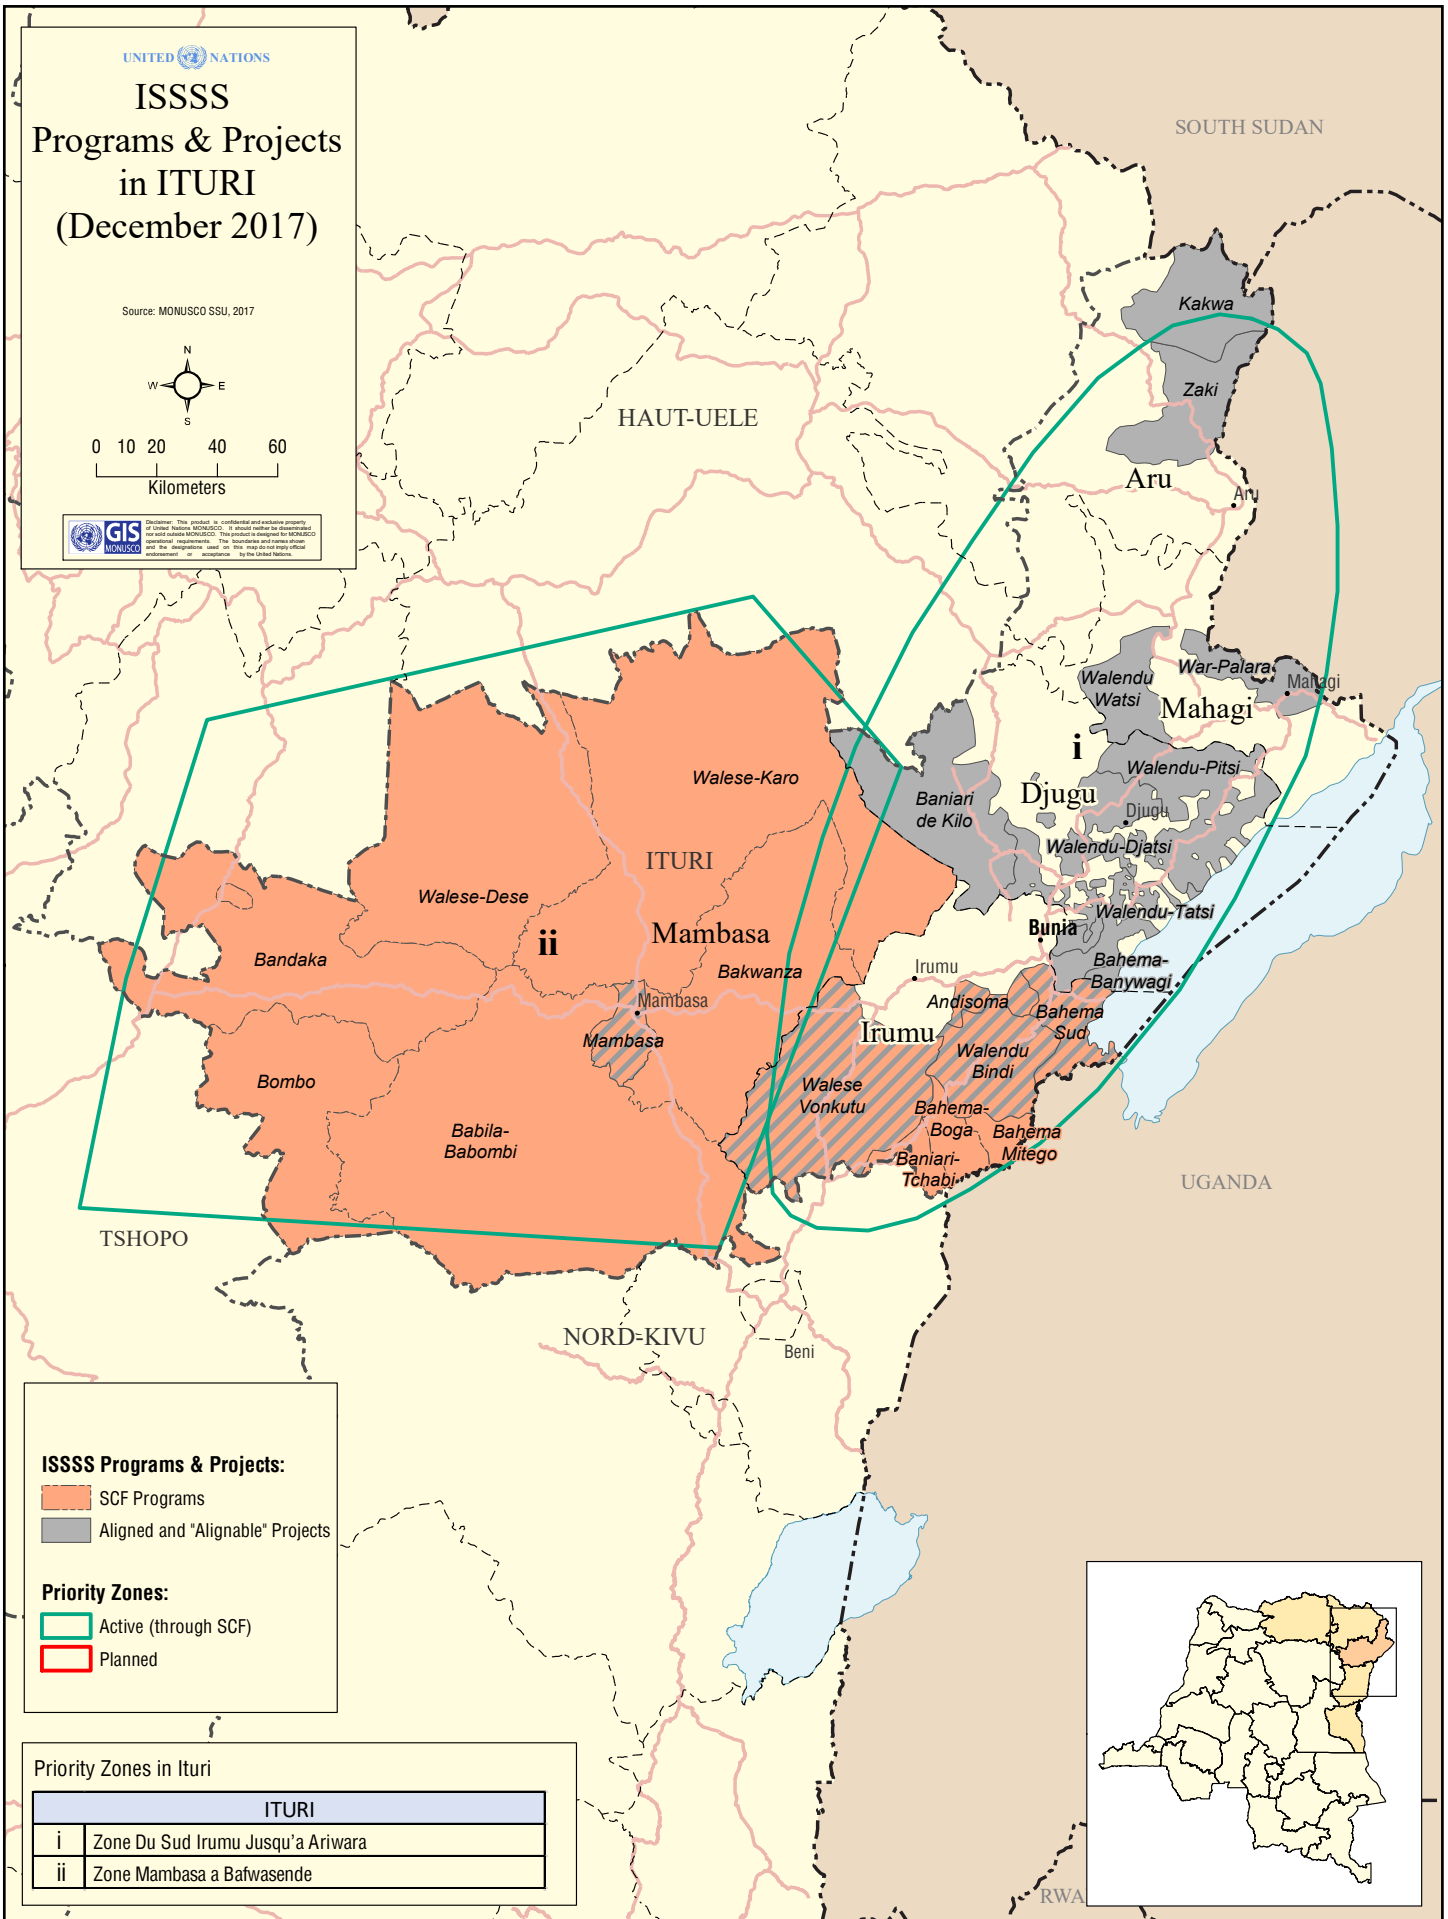

ISSSS Programs & Projects in ITURI (December 2017)

Source: MONUSCO SSU, 2017

0 10 20 40 60
Kilometers

ISSSS Programs & Projects:

- SCF Programs
- Aligned and "Alignable" Projects

Priority Zones:

- Active (through SCF)
- Planned

Priority Zones in Ituri

ITURI	
i	Zone Du Sud Irumu Jusqu'a Ariwara
ii	Zone Mambasa a Bafwasende