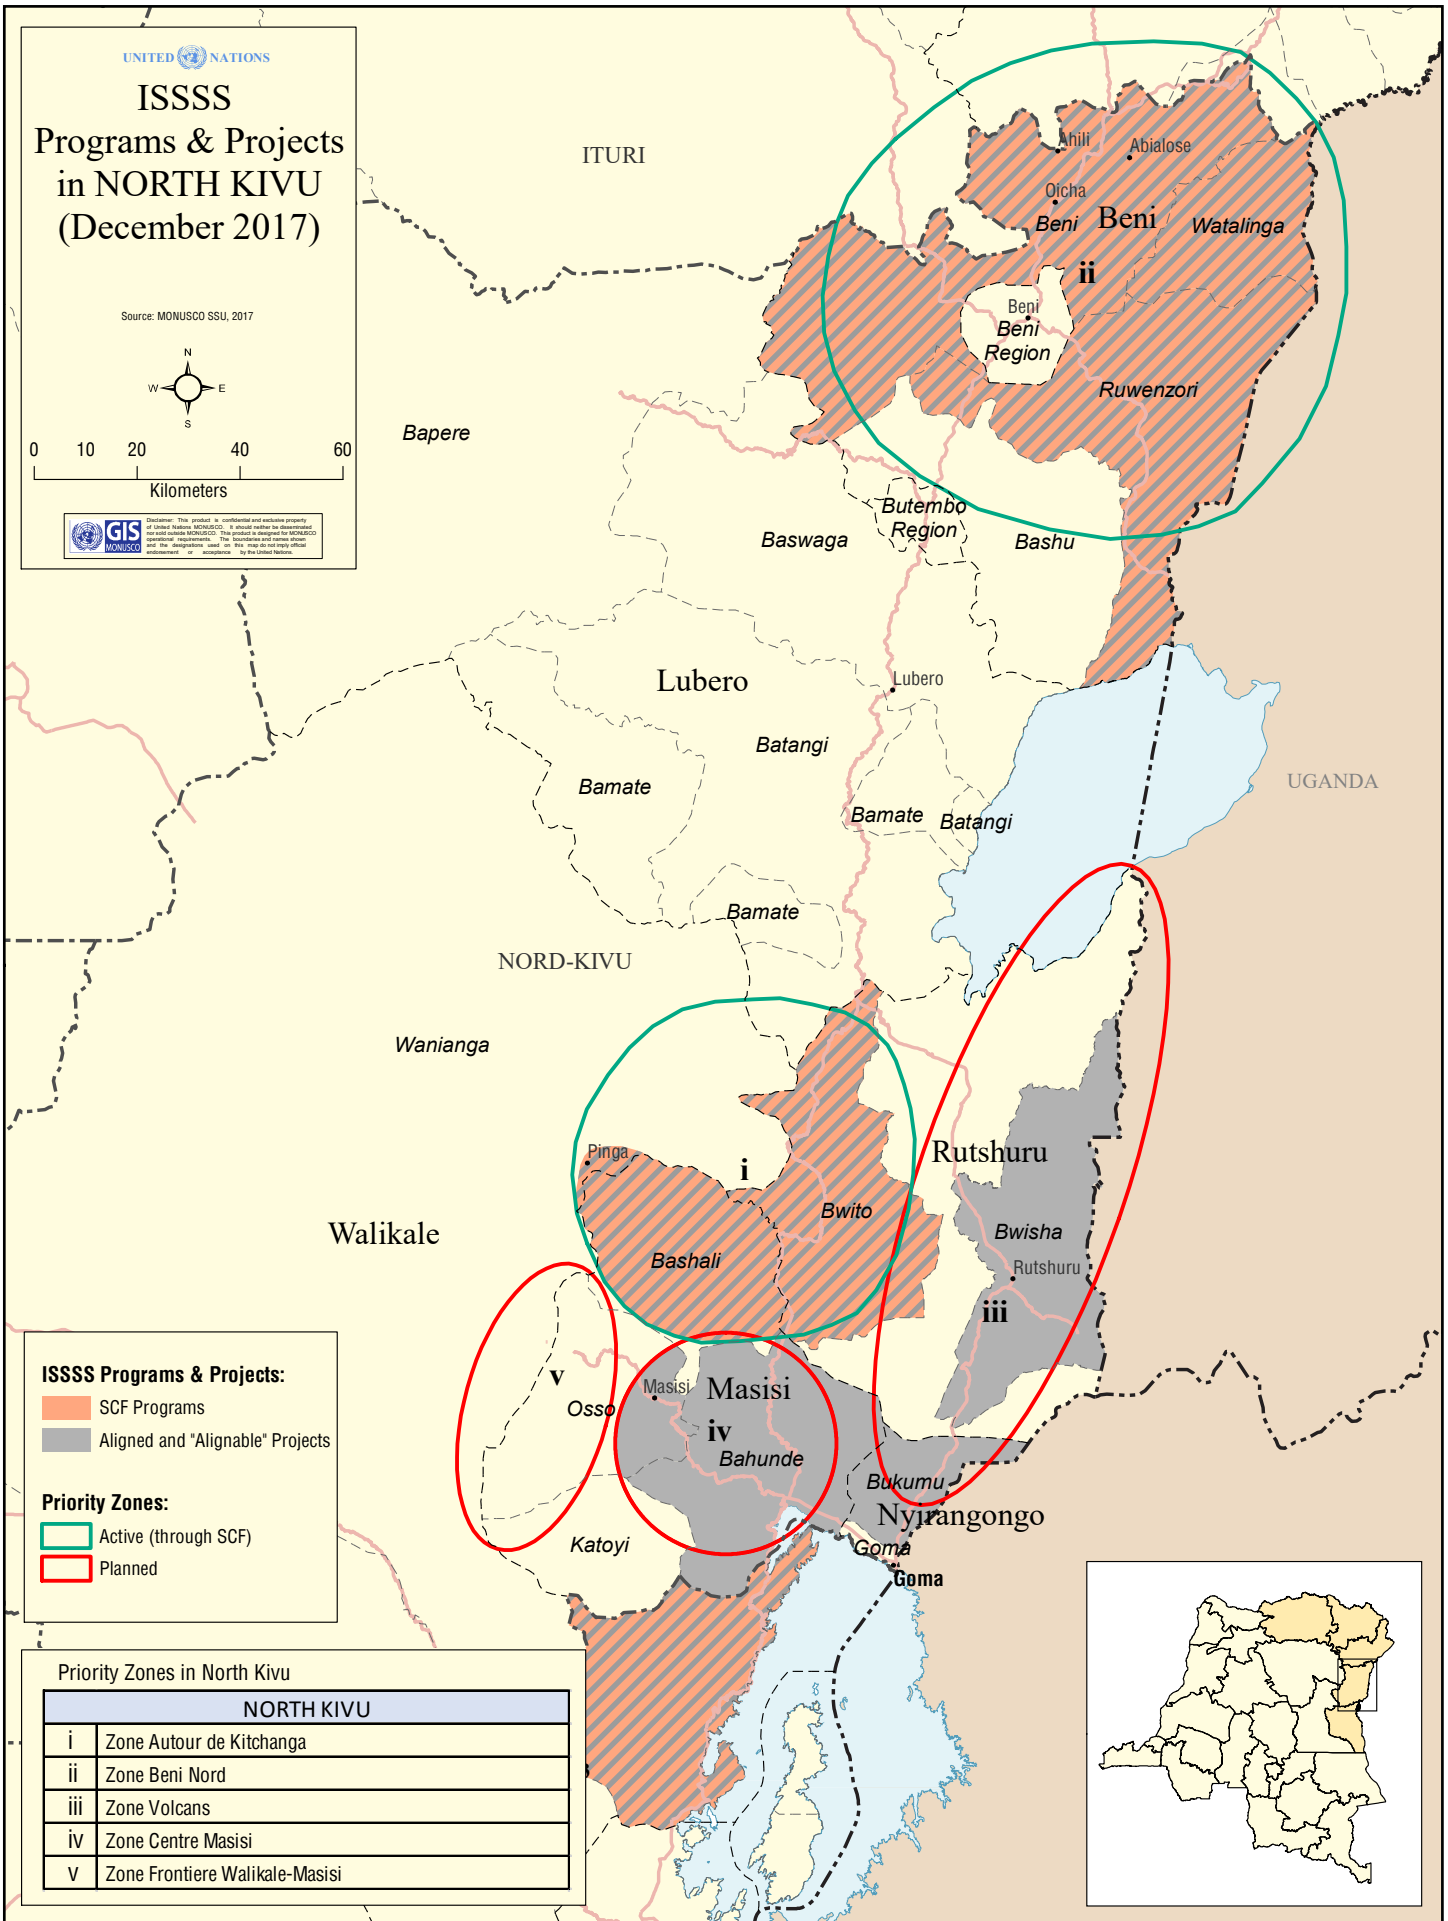

ISSSS Programs & Projects in NORTH KIVU (December 2017)

Source: MONUSCO SSU, 2017

ISSSS Programs & Projects:

- SCF Programs
- Aligned and "Alignable" Projects

Priority Zones:

- Active (through SCF)
- Planned

Priority Zones in North Kivu

NORTH KIVU	
i	Zone Autour de Kitchanga
ii	Zone Beni Nord
iii	Zone Volcans
iv	Zone Centre Masisi
v	Zone Frontiere Walikale-Masisi